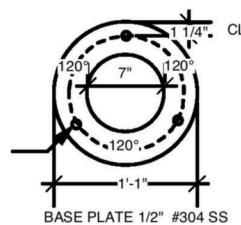

### SPECIFICATIONS

3/4" holes for 1/2" bolts (typ)

SCAN TO LISTEN TO THE INSTRUMENT