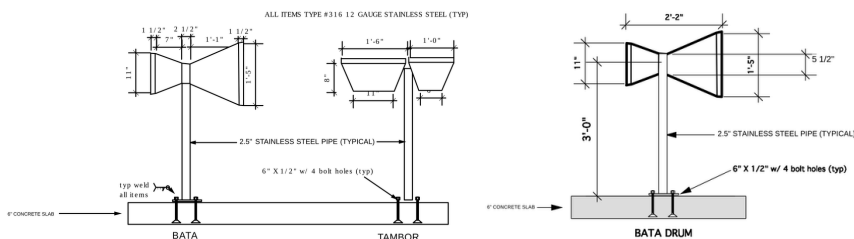

# BATA DRUM

(SONIC-BATA)

The Bata drum, with its two-headed design and multiple playing surfaces, serves as a profound reflection of the rich cultural traditions rooted in both the Caribbean and Africa.

## SPECIFICATIONS

SCAN TO  
LISTEN TO THE  
INSTRUMENT