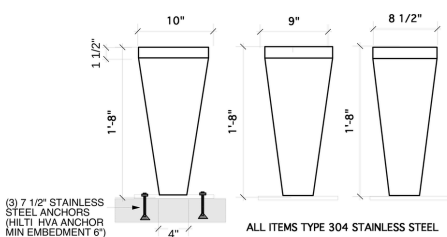

## SPECIFICATIONS

3/4" holes for 1/2" bolts (typ)

BASE PLATE 1/2" TYPE 304 SS

SCAN TO  
LISTEN TO THE  
INSTRUMENT