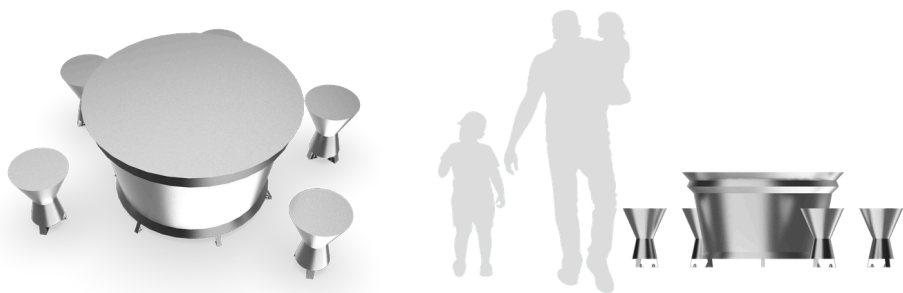

COMMUNAL DRUM & SEATS

(SONIC-COMM)

Drum circles bring community music-making to the play environment. Group awareness and interplay are developed by exploring rhythms together.

SPECIFICATIONS

SCAN TO
LISTEN TO THE
INSTRUMENT