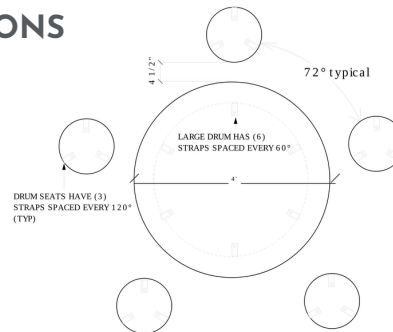

COMMUNAL DRUM & SEATS

(SONIC-COMM)

Drum circles bring community music-making to the play environment. Group awareness and interplay are developed by exploring rhythms together.

SPECIFICATIONS

SCAN TO
LISTEN TO THE
INSTRUMENT