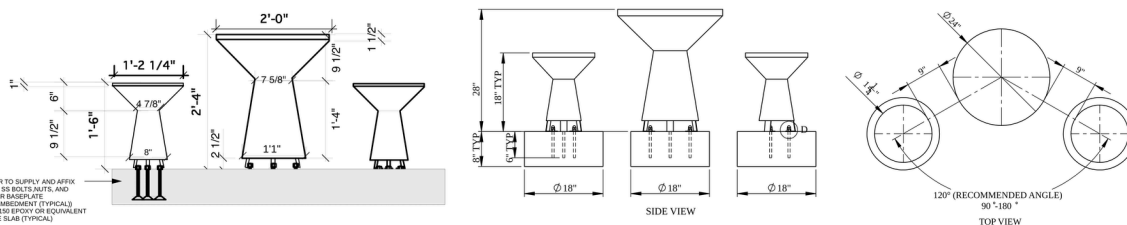

DRUM TABLE & SEATS

(SONIC-TABL)

A trio of sculptures celebrating African drumming traditions, and inviting communal music-making. Based on an archetypal drum shape known as Dumbek.

SPECIFICATIONS

SCAN TO
 LISTEN TO THE
 INSTRUMENT