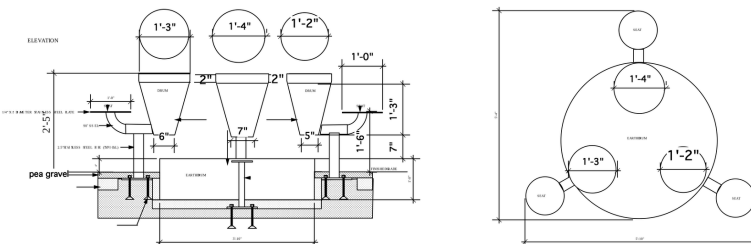

SPECIFICATIONS

SCAN TO
LISTEN TO THE
INSTRUMENT