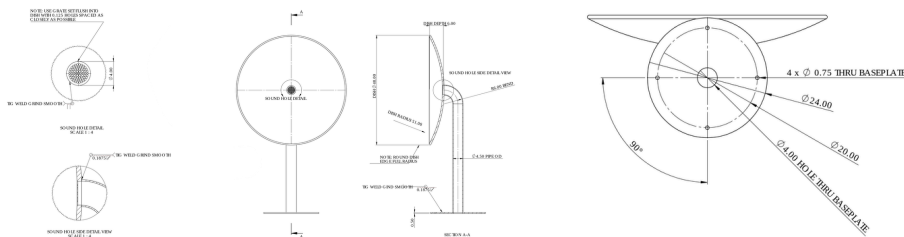

LISTENING DISHES

(SONIC-LIST)

These interconnected 4-foot 'big ears' communicate over 100', and bring conversations up close and personal.

SPECIFICATIONS

SCAN TO LISTEN TO THE INSTRUMENT