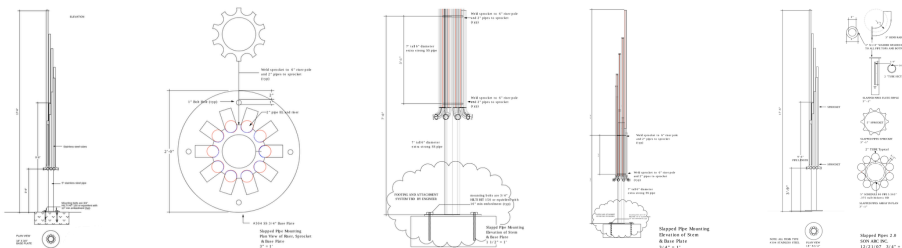

SLAPPED PIPES

(SONIC-SPIPE)

The forerunner of this instrument is a series of hollowed-out bamboo tubes in the Solomon Islands of Micronesia. It is also related to the Chinese Sheng, a musical instrument made of bamboo pipes.

SPECIFICATIONS

SCAN TO
LISTEN TO THE
INSTRUMENT