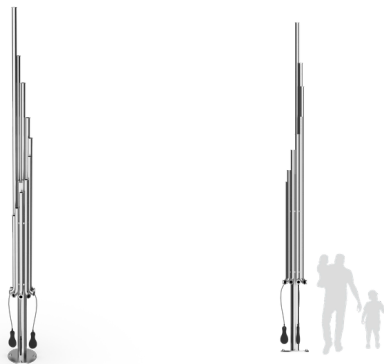

SLAPPED PIPES

(SONIC-SPIPE)

The forerunner of this instrument is a series of hollowed-out bamboo tubes in the Solomon Islands of Micronesia. It is also related to the Chinese Sheng, a musical instrument made of bamboo pipes.