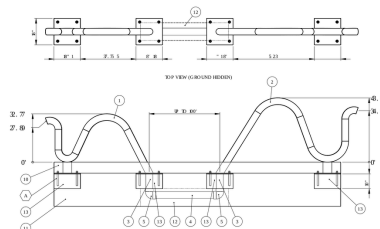

SPECIFICATIONS

SCAN TO
LISTEN TO THE
INSTRUMENT