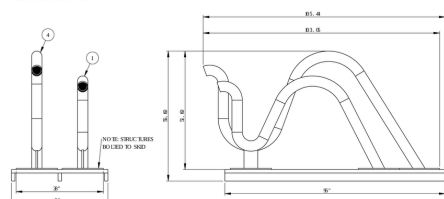

SPECIFICATIONS

SCAN TO
LISTEN TO THE
INSTRUMENT