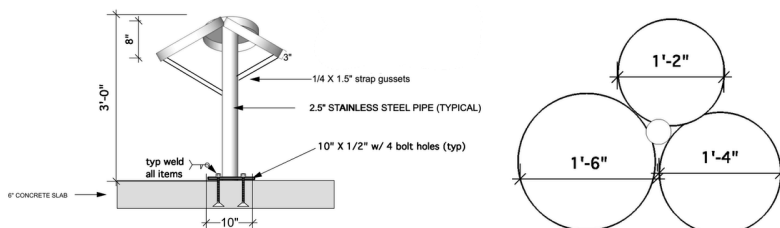

SPECIFICATIONS

SCAN TO
LISTEN TO THE
INSTRUMENT